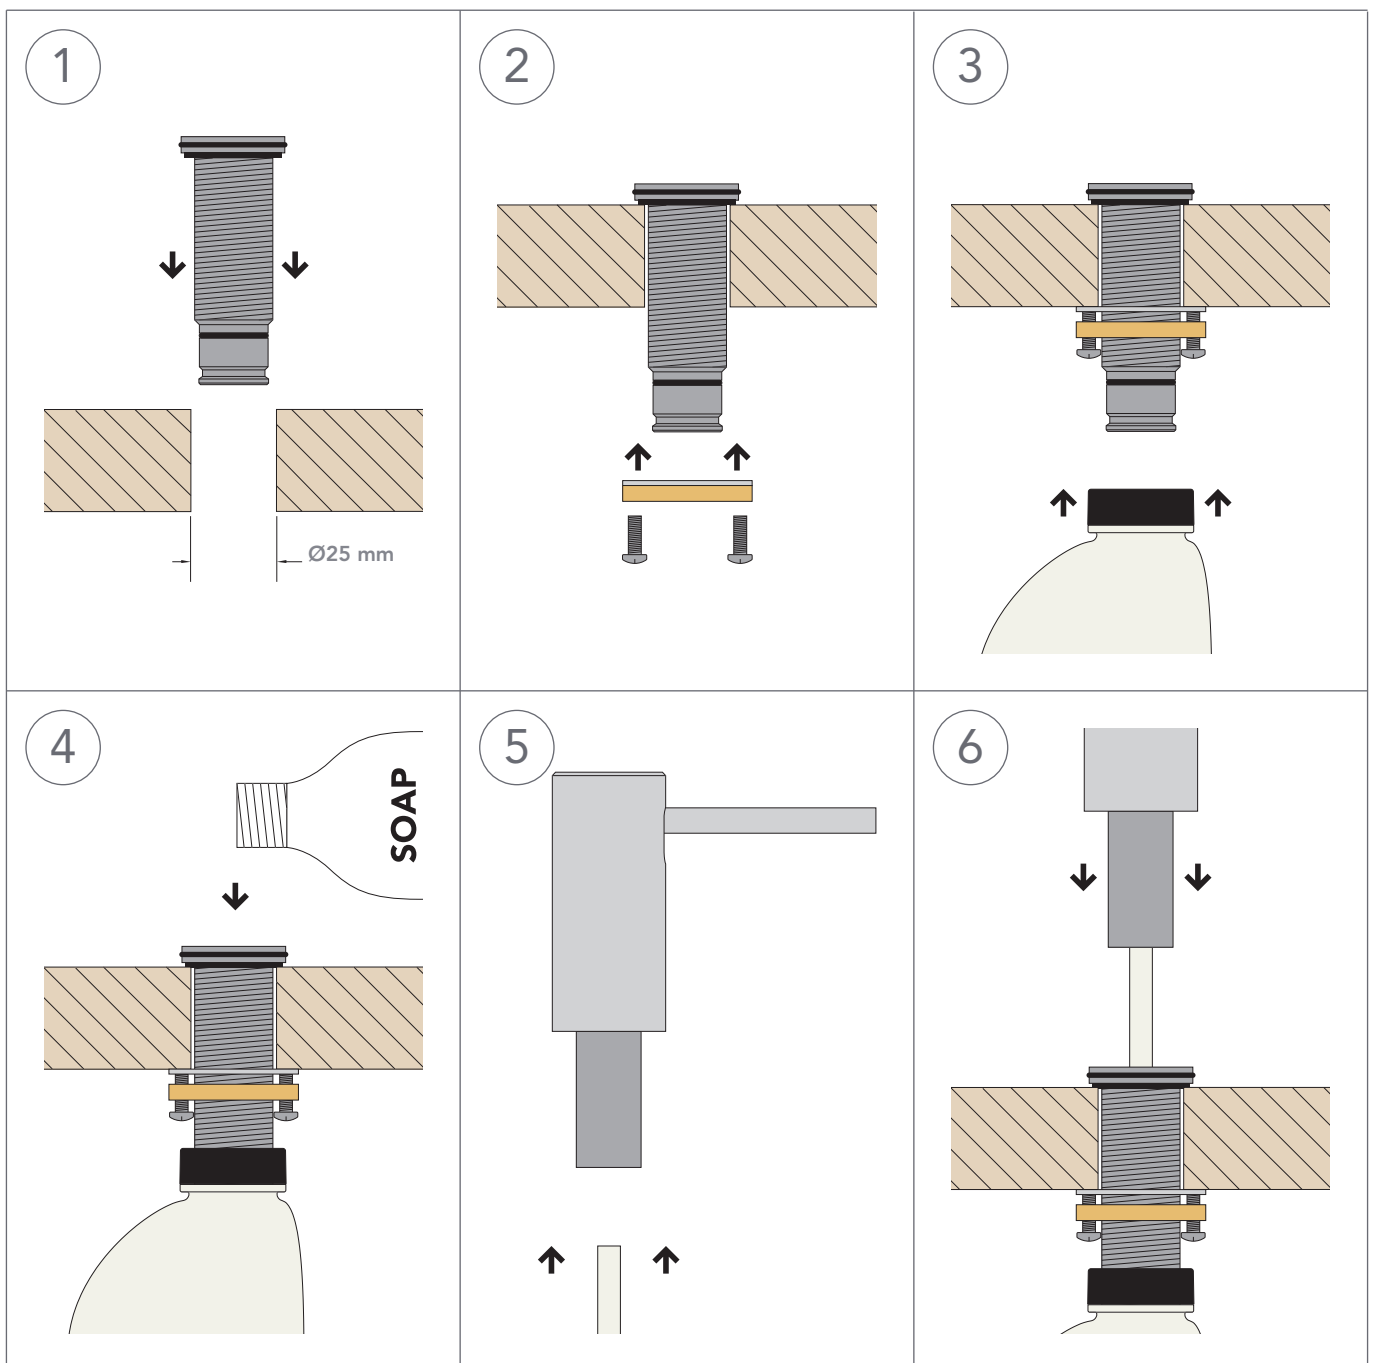

Installation guide Nordic soap dispenser

Contents and dimensions

Installation and filling

www.quooker.com